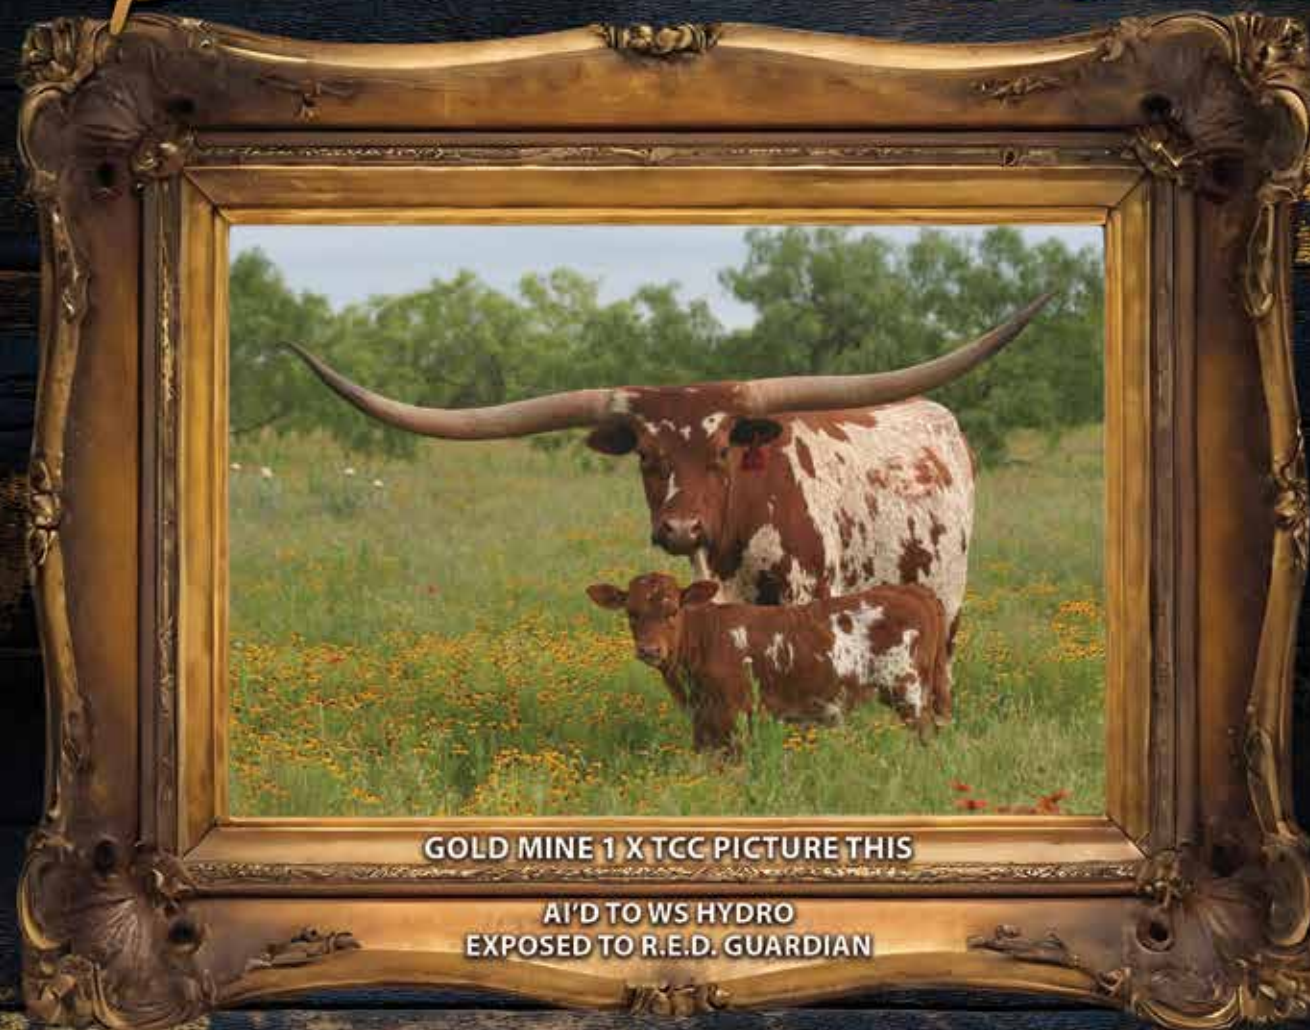

Ronnie & Jackie Mullinax
Rosebud, Texas
713-299-5160

BRAZOS ROSE RANCH REGISTERED TEXAS LONGHORNS

WWW.BRAZOSROSERANCH.COM

LOT 19
RED

Picture Me GOLD

DOB: 4/12/2020

GOLD MINE 1 X TCC PICTURE THIS

AI'D TO WS HYDRO
EXPOSED TO R.E.D. GUARDIAN