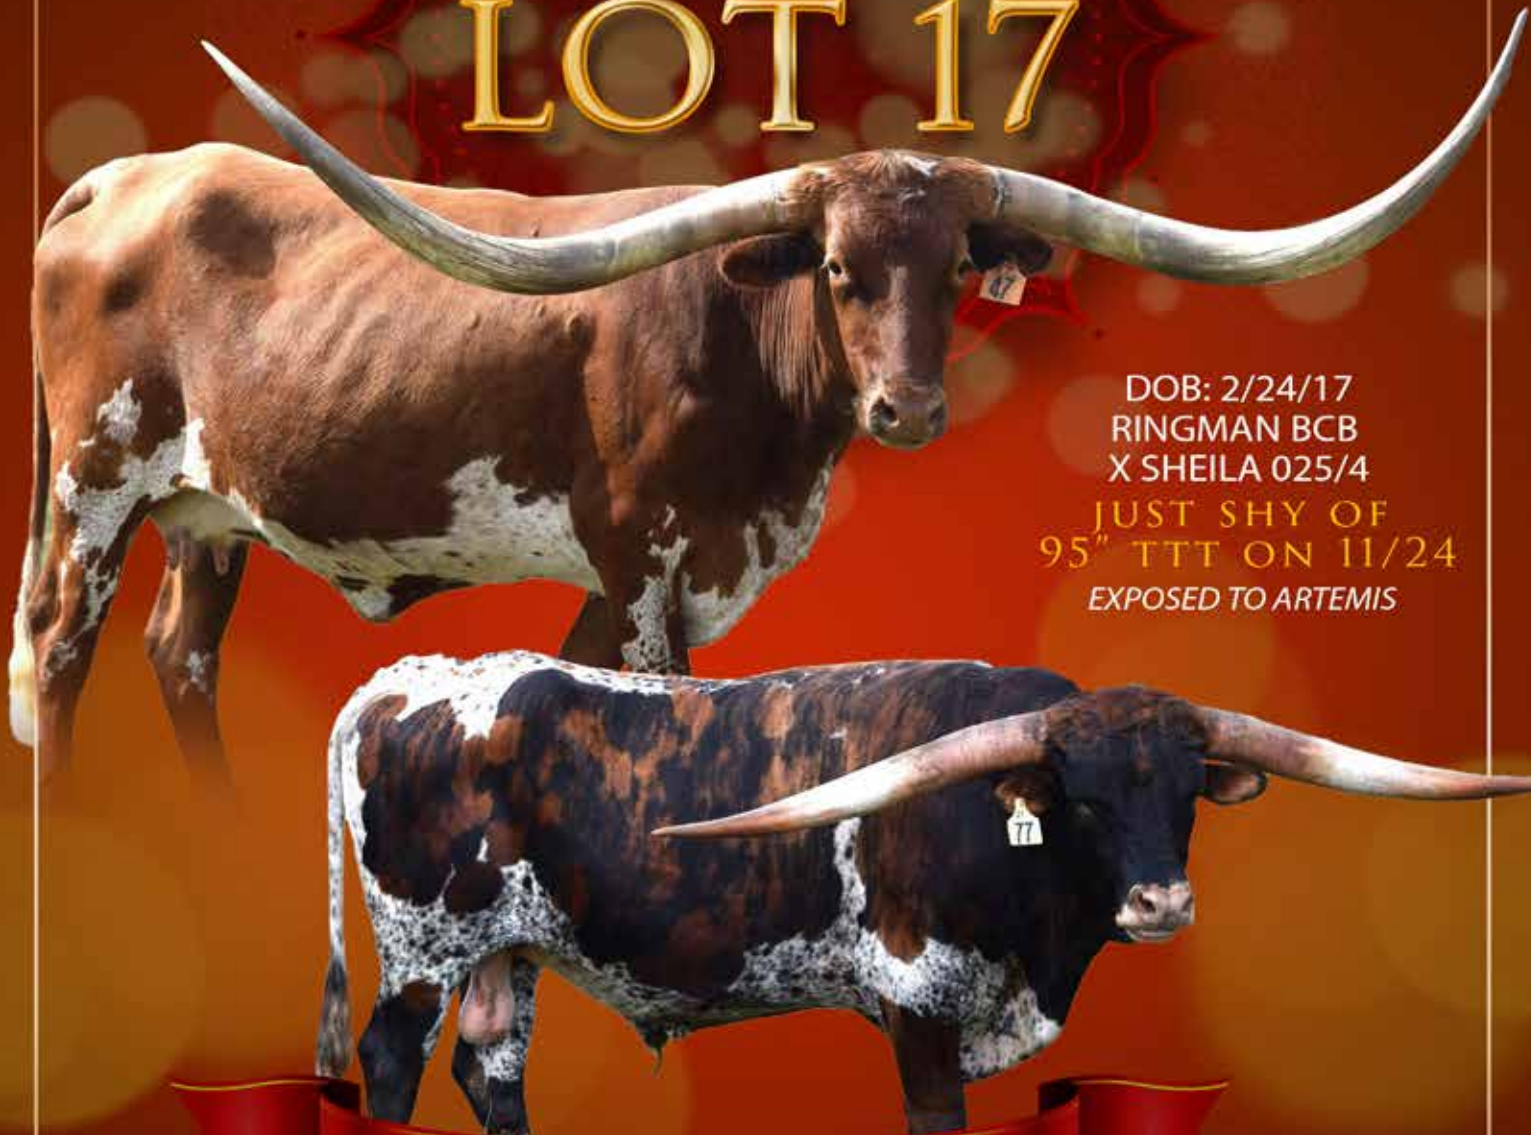

BRAZOS ROSE RANCH PRESENTS

RINGMAN'S RUMA 747

LOT 17

DOB: 2/24/17
RINGMAN BCB
X SHEILA 025/4
JUST SHY OF
95" TTT ON 11/24
EXPOSED TO ARTEMIS

BRAZOS ARTEMIS 77/21

DUNN BUCKEYE X BRAZOS TRESSIE 903
PEDIGREE INCLUDES COWBOY TUFF CHEX TOP AND BOTTOM
AS WELL AS FIFTY FIFTY, DUNN LUCKY DICE AND FIELD OF PEARLS.

Ronnie & Jackie Mullinax
Rosebud, Texas
713-299-5160

BRAZOS ROSE RANCH REGISTERED TEXAS LONGHORNS

WWW.BRAZOSROSERANCH.COM

LOT 19
RED