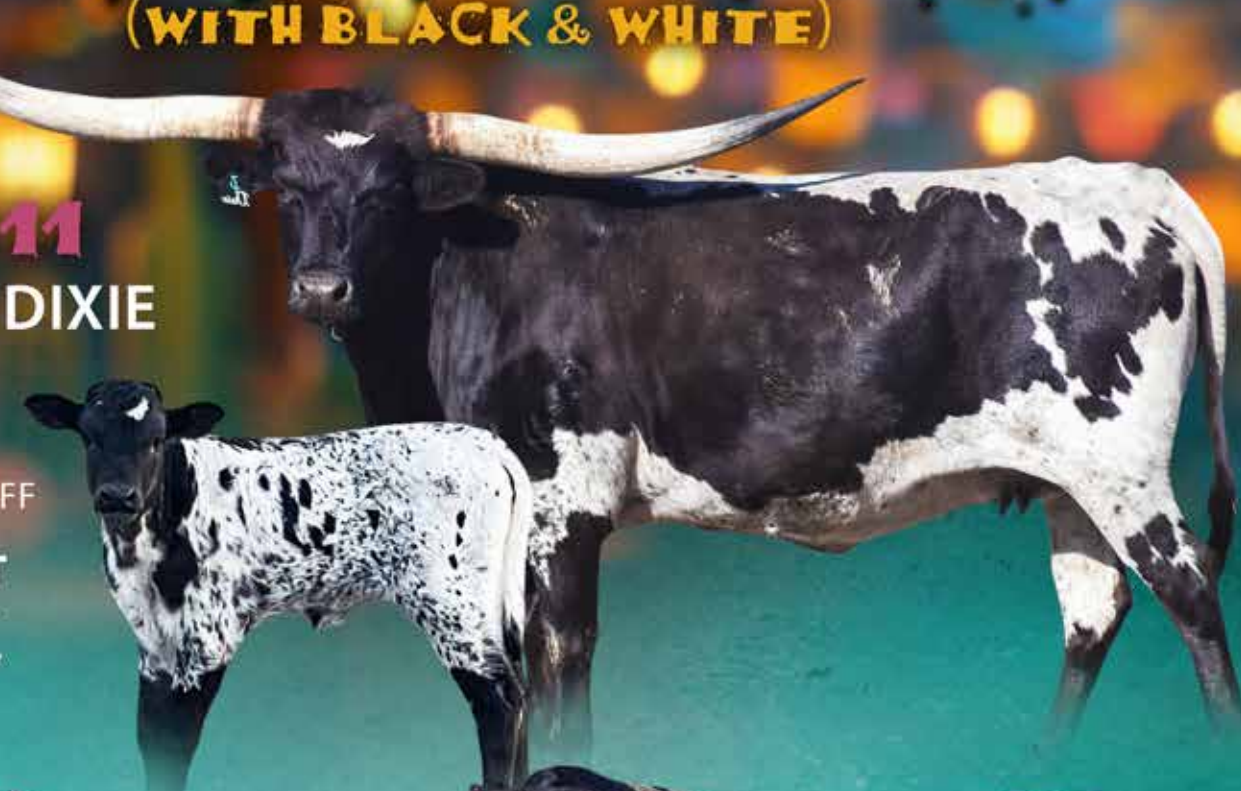

LET'S FIESTA

(WITH BLACK & WHITE)

LOT #11

LAZY J'S DIXIE

DOB: 5/4/2019
 FIFTY SHADES
 DARKER X
 M3 TRUFFLE TUFF

86.625" TTT
 On pace to be the next
 90" TTT true black cow
 1,465 lbs

CALF AT SIDE BY
MULTI GRAND CHAMPION
JEST A COWBOY