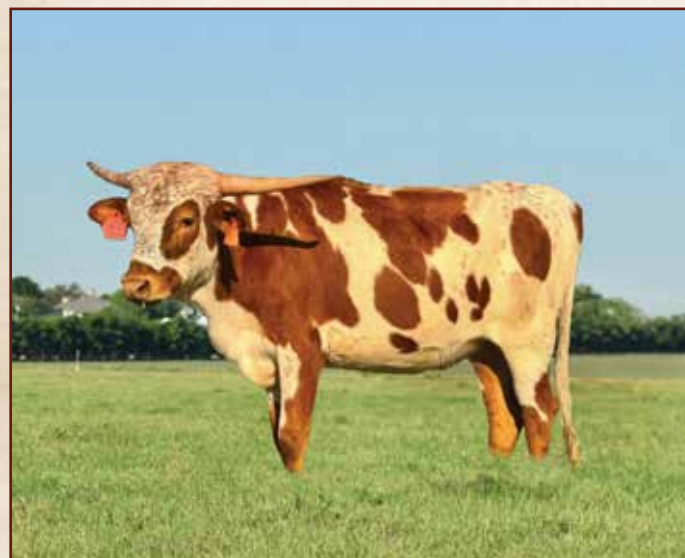

LOT #H6 **LUNAR VANA**
DOB: 7/1/2023 PH#: 88 REG: 295111

CONSIGNEE BY: NEW AGE CATTLE CO.
Randy Murry

BREEDING INFORMATION: Exposed to PCC Jack Rabbit from 10/5/2024 to 2/5/2025.

COMMENTS: OCV'd. Looking for a heifer that will have triple twist horns? LUNAR VANA will be the one. This young female is TRIPLE bred TEMPTER! Her sire weighs over a ton and is the son of the clone of Delta Van Horne, her dam combines the 100" TTT Dragon Lady, the twist producing Temper Tantrum, and goes back 10 generations of cattle bred by the original New Cattle Company, owned by Bill and Sue Burton, more than 30 years ago. Maternal lines on a ranch that continue as long as hers are not by accident. She has been exposed to PCC JACK RABBIT, the oldest black and white son of 2023 ULTIMATE bull, PCC Cactus Jack. This young bull measured 73" TTT at 22 months, won the Triple Bronze at the 2024 Horn Showcase, and on track to be the first 100" TTT true black and white bull!

VANDELAY	TEMPTER	TEMPTATION'S THE ACE FIELD OF PEARLS
	JESTEX VAN HORNE 9 CF12	DIXIE TOP DECK DELTA VIXEN
	CONFESSOR	RECKON SO DRAGON LADY
LUNAR CONFESSION	LUNAR RUM	TEMPER TANTRUM LUNAR SCRIPT