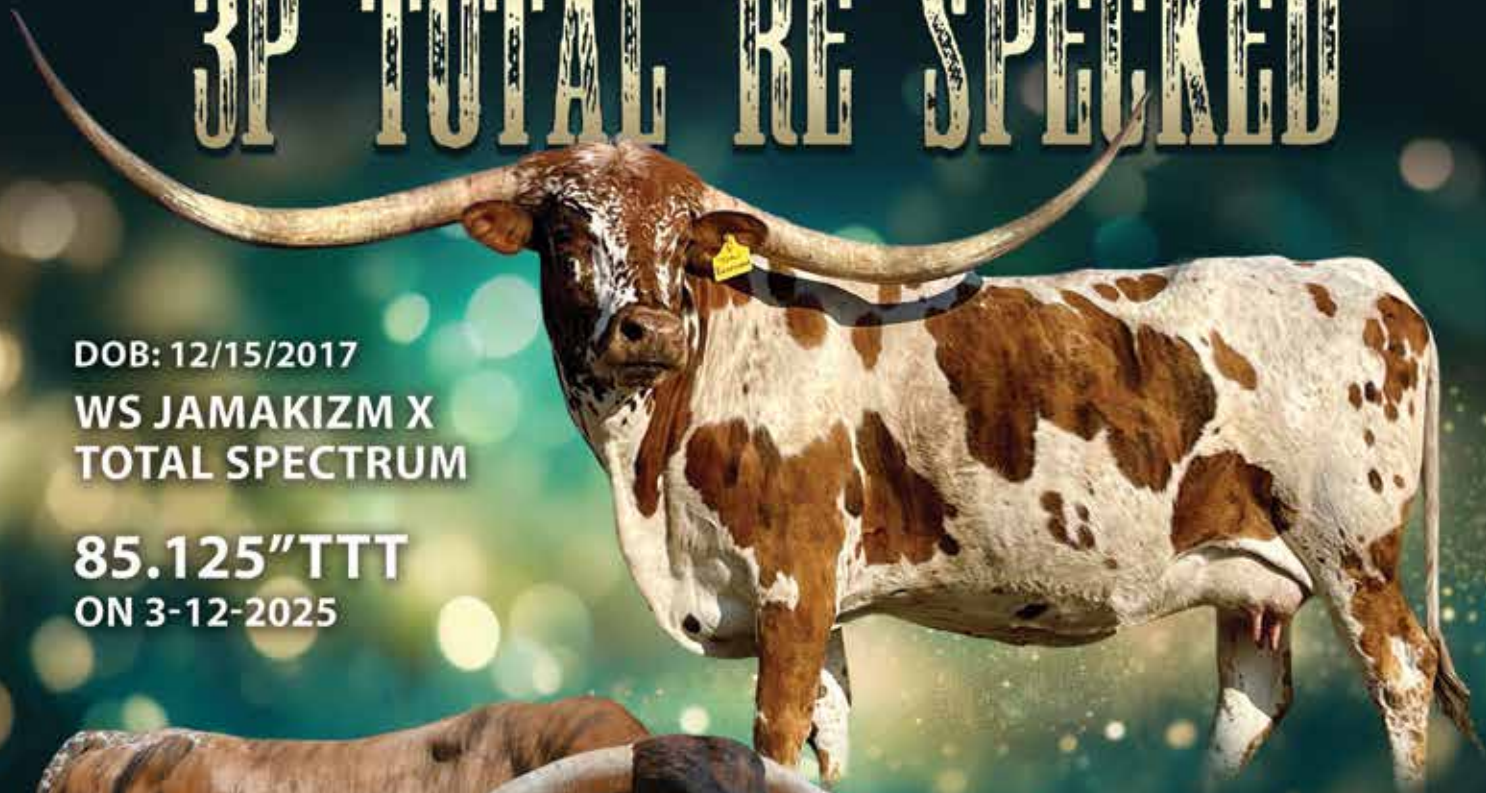

LOT # 48

3P TOTAL RE SPECKLED

DOB: 12/15/2017
WS JAMAKIZM X
TOTAL SPECTRUM

85.125" TTT
ON 3-12-2025