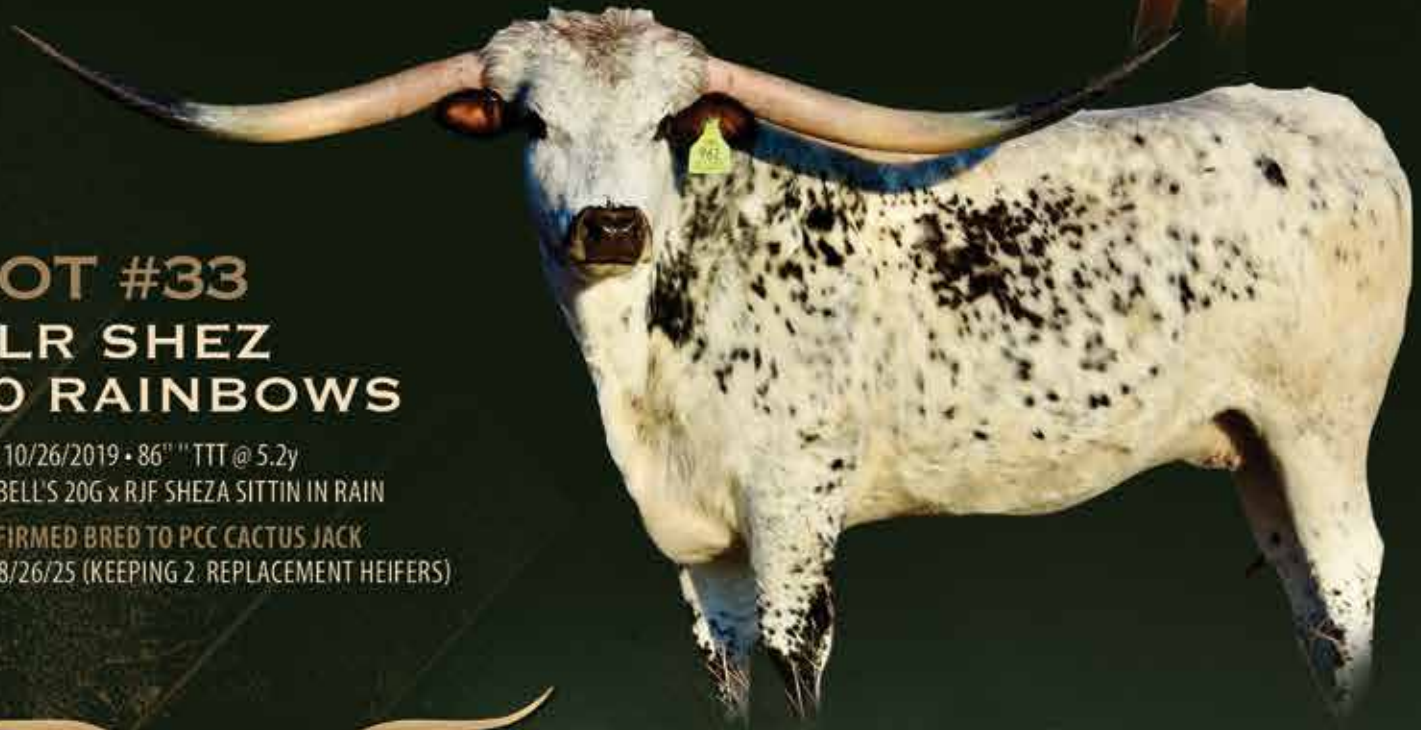

PEDIGREES

Profitable

PRODUCING

Progeny

GILLILAND
RANCH

LOT #15 RM ICONIC COWGIRL

DOB: 3/30/2019 • 85.5" TTT @ 5.8y
ICON OF RM X RM COWGIRL DOTTIE
CONFIRMED BRED TO PCC CACTUS JACK
DUE 9/23/2025 (KEEPING 2 REPLACEMENT HEIFERS)

PCC CACTUS JACK

SIRE OF LOTS 15 & 33
CR APOLLO x PCC DREAMCATCHER
89" TTT @ 4Y
2023 LEGENDS GRAND CHAMPION BULL
2023/2024 TLBAA HSC ULTIMATE BULL
(PACE/GILLILAND/MANNING/LOOMIS)

LOT #33 GLR SHEZ 20 RAINBOWS

DOB: 10/26/2019 • 86" TTT @ 5.2y
HUBBELL'S 20G x RJF SHEZA SITTIN IN RAIN
CONFIRMED BRED TO PCC CACTUS JACK
DUE 8/26/25 (KEEPING 2 REPLACEMENT HEIFERS)

WATCH FOR UPCOMING 2025 PROGENY

MARLBORO MAN LM
77" @ 2.3y
KDK WILDFIRE -94" X
LM DANICA'S IMAGE 96"

SHERIDAN GLR
99" @ 3.3y (est)
MC HANGIN TUFF-102" X
TSUNAMIS TUFF PEARL-100"

M7 GRATE IRON
73" @ 2.1y
BWANA CHEX X
BL MONIKA ELLSIE

BLUE MOON GLR
80.5" @ 3.5y
TKR ROYAL TX
ARCHER'S 20G GAL