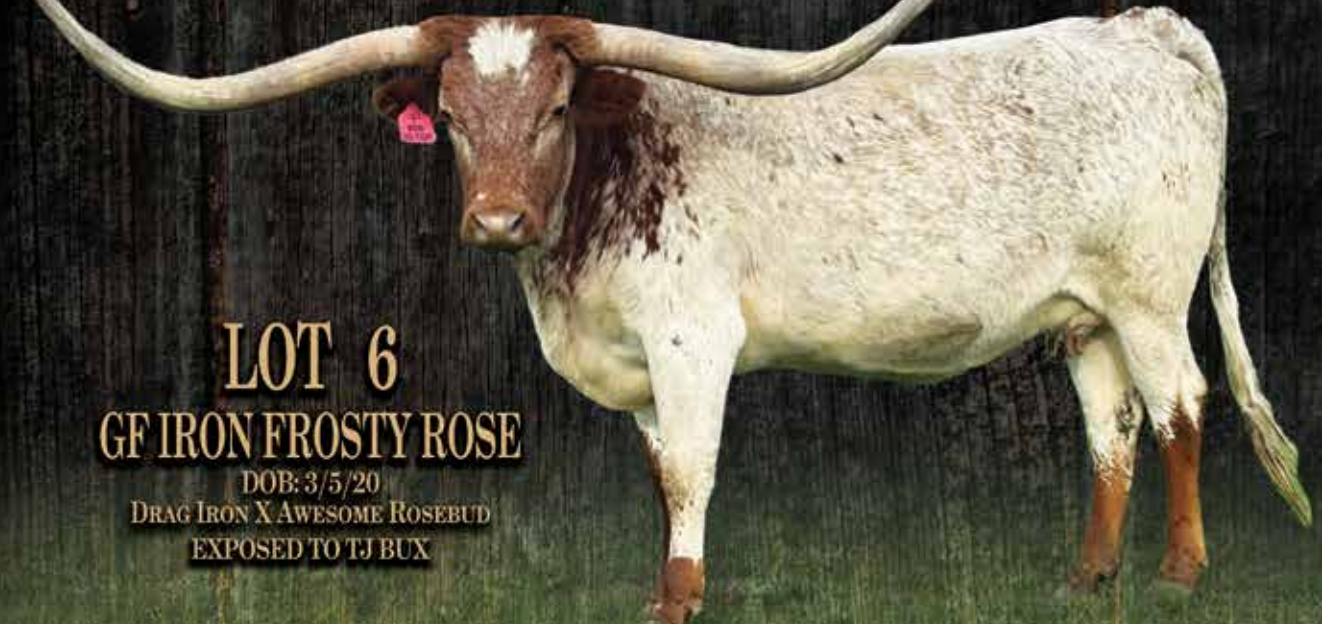

GLENDENNING FARMS

LOT 6
GF IRON FROSTY ROSE

DOB: 3/5/20
DRAG IRON X AWESOME ROSEBUD
EXPOSED TO TJ BUX