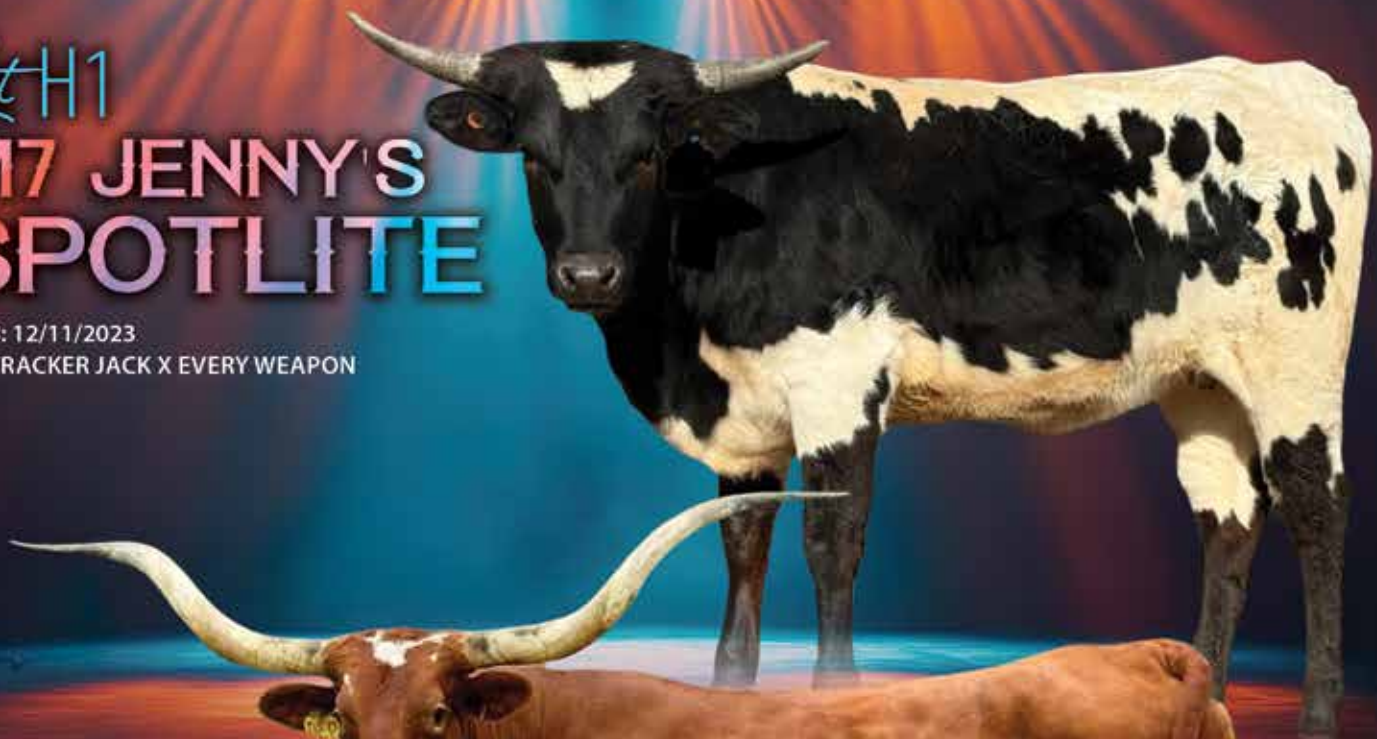

They will put you in the
SPOTLITE

Lot H1
**M7 JENNY'S
SPOTLITE**

DOB: 12/11/2023
BR CRACKER JACK X EVERY WEAPON