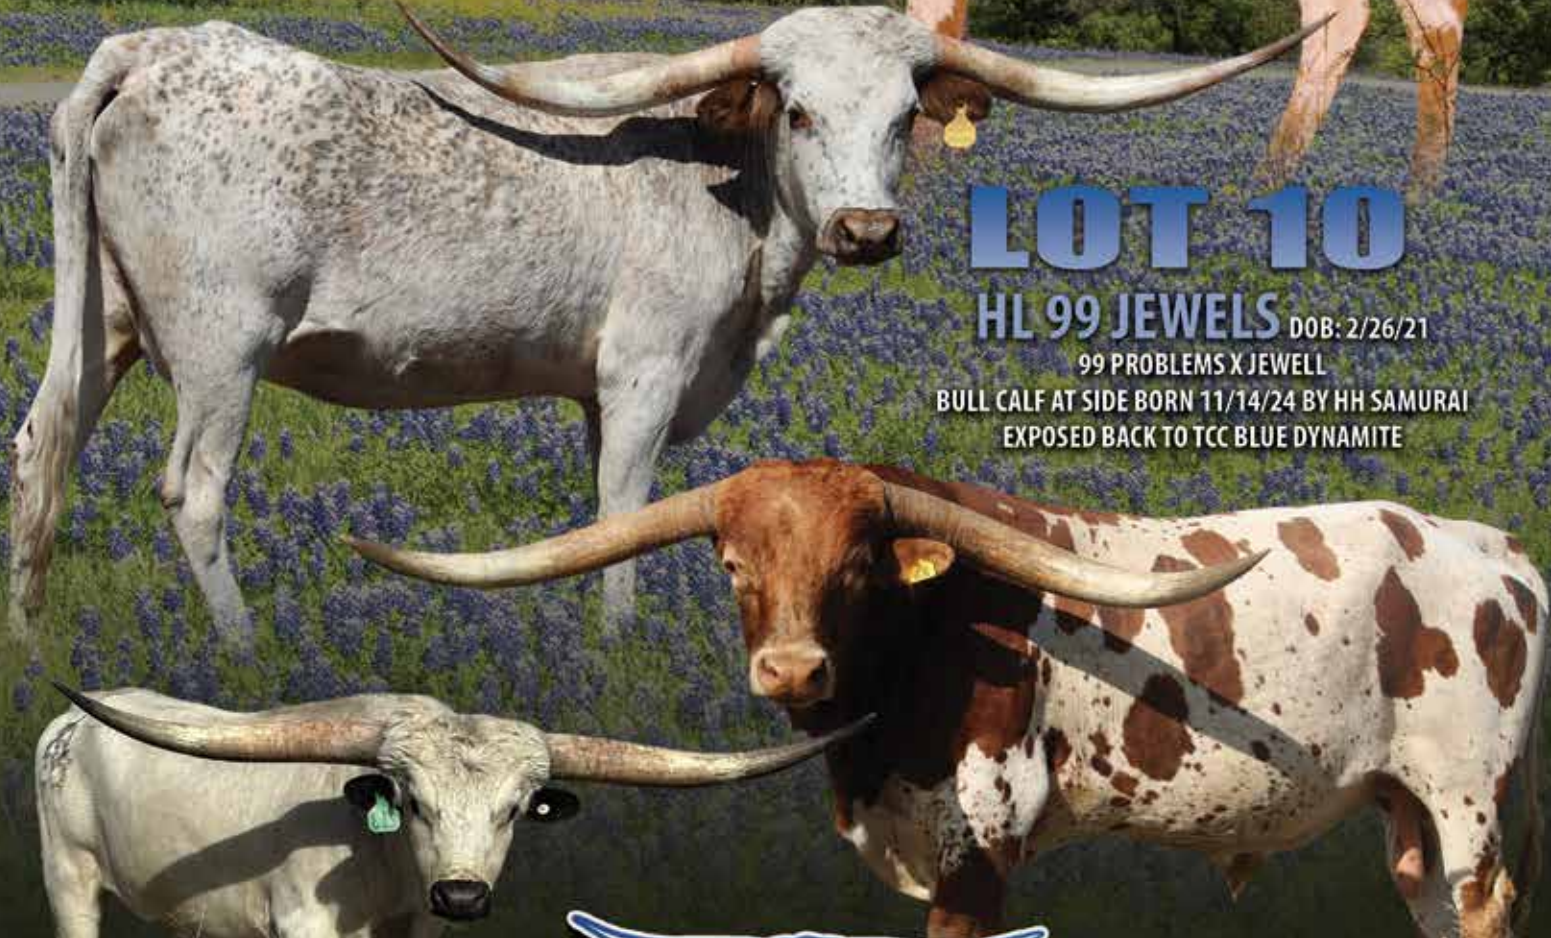

LOT 10 EXPOSED TO
TCC BLUE DYNAMITE
737 TCC GOLD DUST X FREEZE FRAME

SIRE OF LOTS H10 & 10
99 PROBLEMS
FIFTY-FIFTY BCB X REX'S RED ROSE

Sharon & Reid Garfield • 214-755-7877 • Art, TX

THREECREEKS RanchLONGHORNS.COM