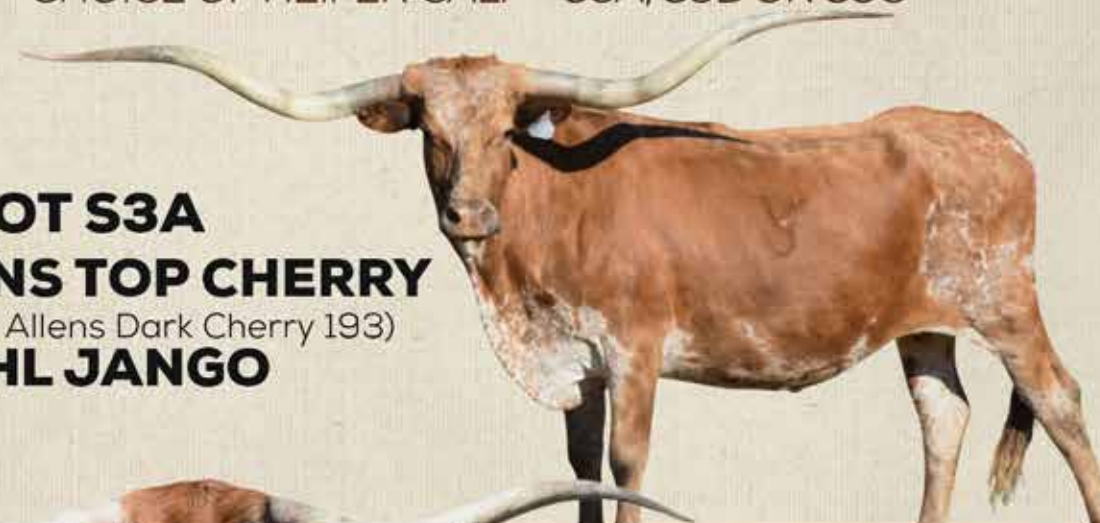

sponsored by

BWR BENTWOOD RANCH
LM LONGHORNS

W WHITLOCK LONGHORNS W

GLENENNING FIESTA SALE 2025

LOT S3

CHOICE OF HEIFER CALF - S3A, S3B OR S3C

LOT S3A
98" ALLENS TOP CHERRY
(Top Caliber x Allens Dark Cherry 193)
x HL JANGO