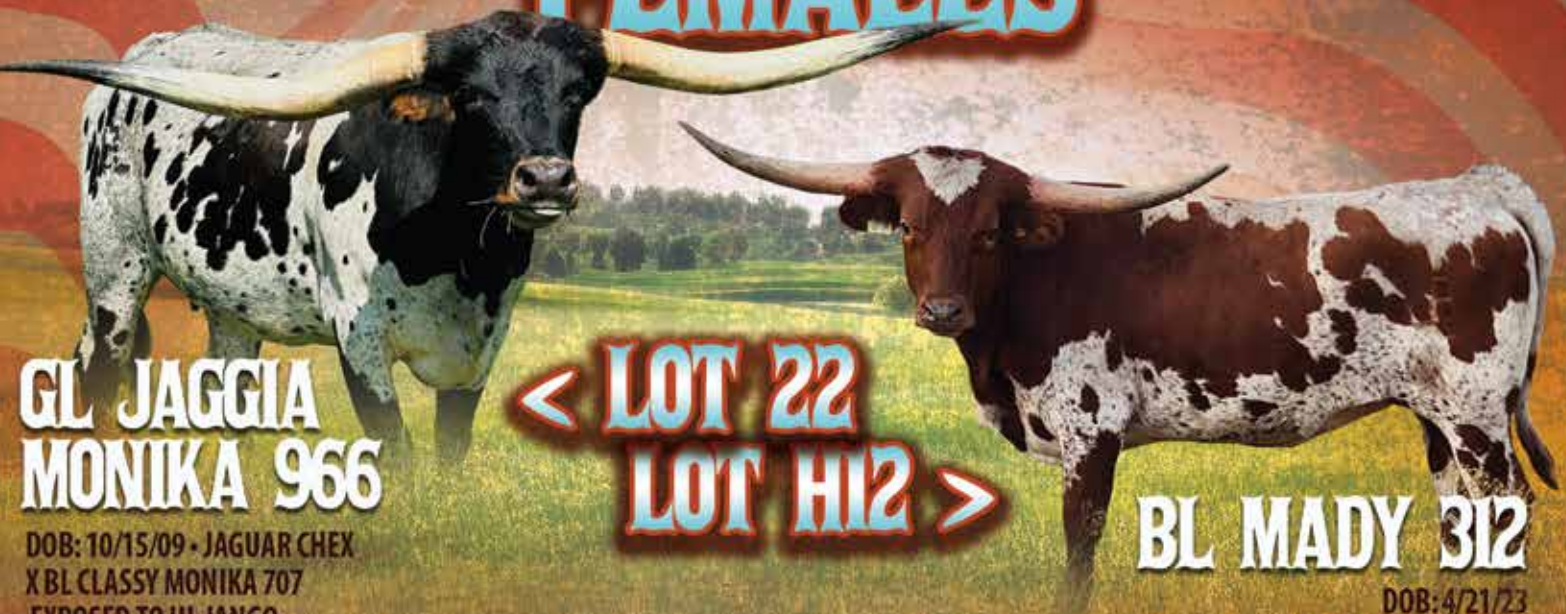

EXTRAORDINARY FEMALES

**GL JAGGIA
MONIKA 966**
DOB: 10/15/09 • JAGUAR CHEX
X BL CLASSY MONIKA 707
EXPOSED TO HL JANGO

**< LOT 22
LOT H12 >**

BL MADY 312
DOB: 4/21/23
IN LIKE FLINN CHEX
X BL CLASSY MONIKA 707
EXPOSED TO HL JANGO