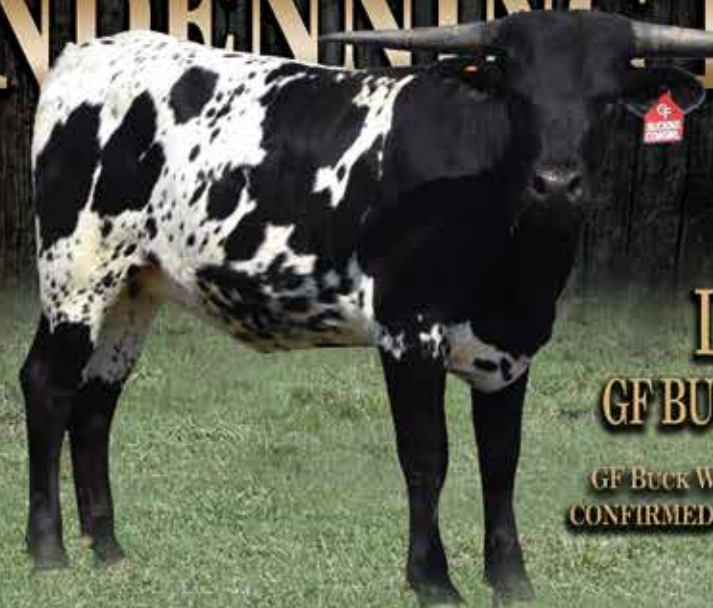

GLENDENNING FARMS

LOT H11
GF BUCKING COWGIRL
DOB: 4/28/23
GF BUCK WINN X MIDNIGHT COWGIRL UP
CONFIRMED BRED TO HUBBELLS DALLAS