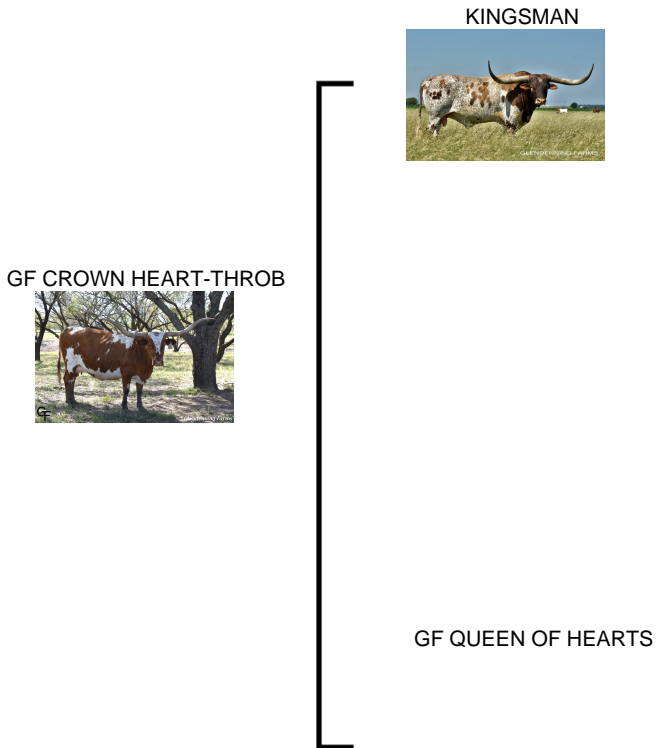

# GF GLEN DENNING FARMS

## GF CROWN HEART-THROB

**Date of Birth:** 04/16/2016  
**Registration 1:** 275676  
**Breeder:** Rex & Sherese Glendenning  
**Owner:** Rex & Sherese Glendenning

Courtesy of Eitan Barhum

TTT: 64.6250 on 06/09/2022