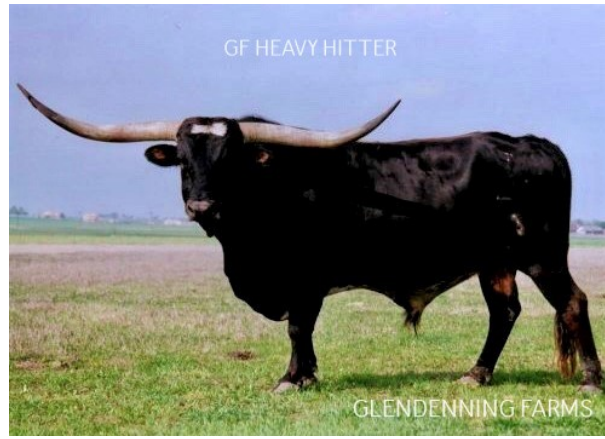

GF
GLENDENNING
FARMS

GF HEAVY HITTER

Date of Birth: 07/21/1993
Registration 1: B56490
Breeder: REX & SHERESE GLENDENNING
Owner: REX & SHERESE GLENDENNING

Courtesy of Glendenning Farms

Deceased: 9/11/11

TTT: 87.7500 on 09/11/2011

COLORADO COWBOY

CONQUISTADOR

SHENANDOAH

MAGIC MARKER

INEZ OF ACAMPO

WRIGHT BOW & ARROW #2024

MAGIC MARKER

Goliath II