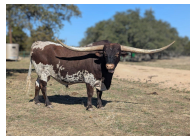

GF GLEN DENNING FARMS

GF SHAWNEE

Date of Birth: 12/10/2020
 Registration 1: CI336636
 Breeder: FAIRLEA LONGHORN RANCH
 Owner: REX & SHERESE GLEN DENNING

Courtesy of Eitan Barhum

GF SHAWNEE

HH SAMURAI

Pacific Shawna